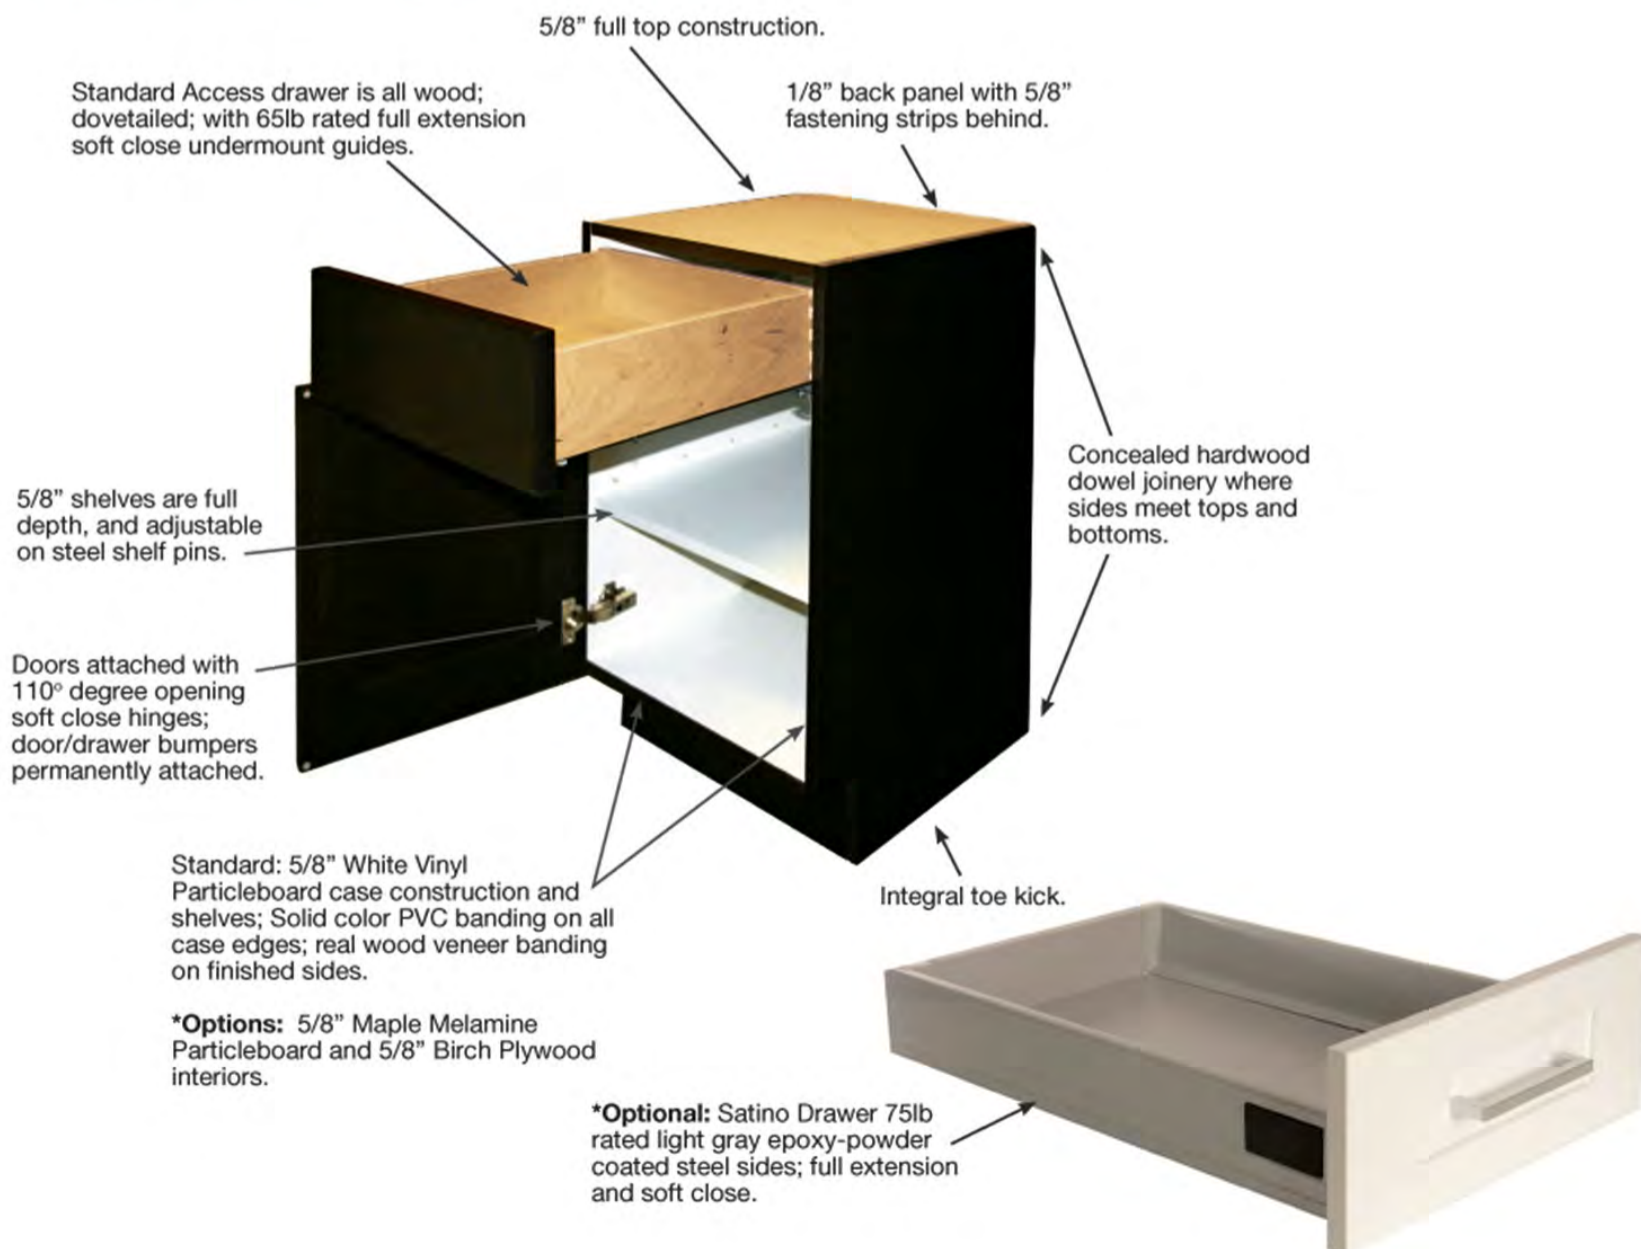

Introducing Belmont 1600

Bellmont 1600 meets budget boundaries without compromise to style and construction quality. So, choose a trend setting urban style, or a transitional blend, or even a tried and true classic, and be assured you're getting great cabinetry you'll love living with.

Bellmont 1600 offers 5/8" Maple Melamine Particleboard and Birch plywood case construction options. Belmont 1600 Cabinetry is full access construction (often called frameless or euro-style) maximizes available storage space. These options provide a luxury interior look, are extremely durable and easy to clean, and meets current CARB requirements for ultra low formaldehyde emissions.

With Birch Plywood option all 5/8" box components (sides, tops, bottoms, shelves) will be plywood.

Realize additional efficient storage with wider drawers, greater interior storage capacity, and unobstructed openings, and all with the clean crisp look of flush-fitting full overlay doors and drawers. With Belmont 1600, you are investing in cabinetry engineered with structural integrity and durability proven to withstand the rigors of every day use.

Cabinet Construction for Belmont 1600 Cabinets